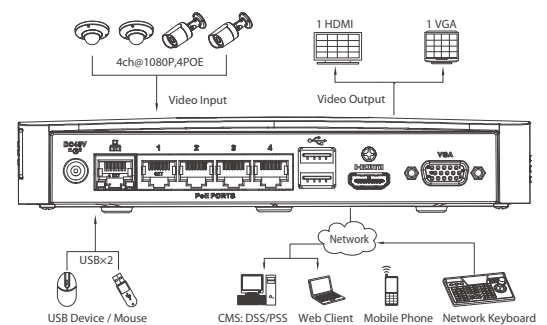

System Connection

* Take DH-NVR104-P as an example